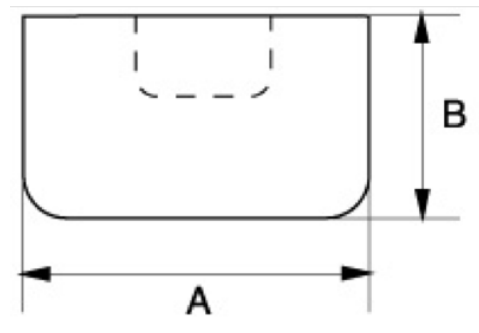

3625W

Nylon Tip Mallets with Wooden Handle

PRODUCT DETAILS

- Nylon tip mallet
- Comfortable wooden handle
- Wooden handle spares available (3625WLH-xx)
- Nylon tip spares available (3625WL-xx)
- For ordinary workshop use on pressure-sensitive materials

Follow the Fish!

PRODUCT ATTRIBUTES

Product	A	B	L	
3625W-22	22 mm	64 mm	220 mm	150 g
3625W-28	28 mm	78 mm	275 mm	250 g
3625W-35	35 mm	98 mm	305 mm	490 g
3625W-44	44 mm	120 mm	360 mm	1050 g
3625W-55	55 mm	140 mm	380 mm	1470 g