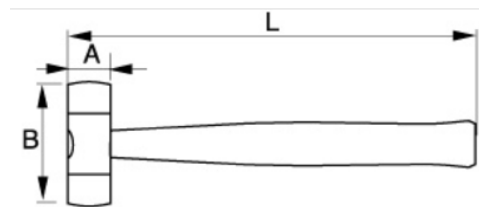

3625W

Nylon Tip Mallets with Wooden Handle

PRODUCT DETAILS

- Nylon tip mallet
- Comfortable wooden handle
- Wooden handle spares available (3625WLH-xx)
- Nylon tip spares available (3625WL-xx)
- For ordinary workshop use on pressure-sensitive materials

Follow the Fish!

PRODUCT ATTRIBUTES

Product	A	B	L	
3625W-22	22 mm	64 mm	220 mm	150 g
3625W-28	28 mm	78 mm	275 mm	250 g
3625W-35	35 mm	98 mm	305 mm	490 g
3625W-44	44 mm	120 mm	360 mm	1050 g
3625W-55	55 mm	140 mm	380 mm	1470 g