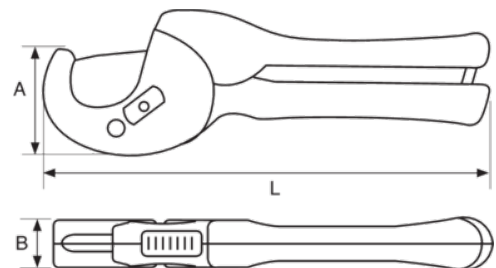

311-32
Plastic Tube Cutter

PRODUCT DETAILS

- Cuts PVC, PP, PB and PE up to 32 mm tubes
- PA body reinforced with fibreglass
- Comfortable bi-material handle for a soft and firm grip
- Sold in an individual retail packaging

PRODUCT ATTRIBUTES

Product	L	A	B	∅	g
311-32	210 mm	83 mm	26 mm	32 mm	171 g

Follow the Fish!