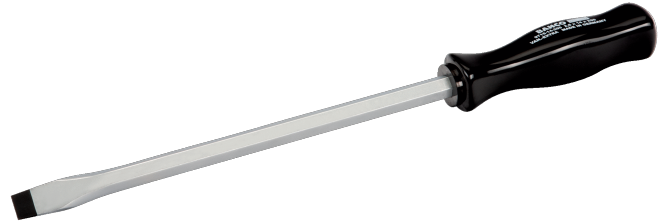

9715
Slotted Straight Tipped
Screwdrivers with Impact Grip 2.5
x 250 mm

PRODUCT DETAILS

- Impact screwdriver for slotted head screws
- Black oxide tip for higher accuracy
- Black square impact-resistant plastic handle, with impact cap
- Metal striking cap at the top of the impact-resistant handle gives additional protection for jobs requiring high impact and maximum force
- High performance alloy steel hex blade
- Shank continues through the handle before contacting the metal striking cap for ultimate strength

PRODUCT ATTRIBUTES

Product										
9715-14-250	2.5 mm	14.0 mm	250 mm	12 mm	12 mm	32 mm	140 mm	390 mm	460 g	

Follow the Fish!