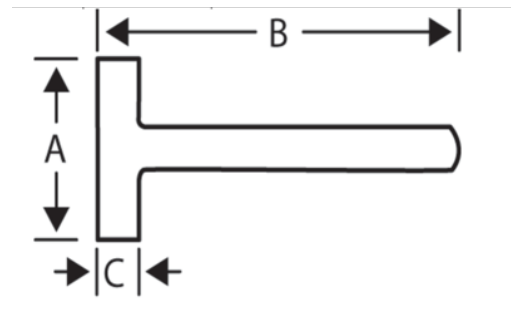

488

Square Head Sledge Hammers with Hickory Handle

PRODUCT DETAILS

- Epoxy black-painted head
- Dotted wooden handle for better grip
- Conical assembly for increased safety
- Hardened striking heads according to standards

Follow the Fish!

PRODUCT ATTRIBUTES

Product		A	B	C	
488-2000	2000 g	117 mm	670 mm	50 mm	2300 g
488-3000	3000 g	140 mm	800 mm	59 mm	3550 g
488-4000	4000 g	150 mm	900 mm	65 mm	4610 g
488-5000	5000 g	160 mm	900 mm	68 mm	5460 g
488-6000	6000 g	170 mm	900 mm	74 mm	6530 g