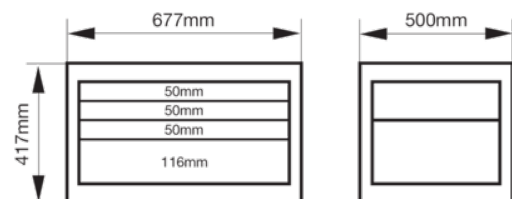

1485K4
**26" Classic C85 Top Chests with 4
Drawers**

PRODUCT DETAILS

- Top Chest with 4 drawers for C75 trolleys
- Adds extra storage capacity
- Safe and smart Lock&Go system prevents the drawers from opening when the tool trolley moves
- Double-walled reinforced frame with extra welding points
- Anti-theft round locking system
- Scratchproof powder coating
- Available in different colours.
- Add a variety of accessories to the side panels

Follow the Fish!

PRODUCT ATTRIBUTES

Product								RAL
1485K4	417 x 500 x 677 mm	300 kg	4	445 mm	543 mm	30 kg	40.20 kg	2009
1485K4BLACK	417 x 500 x 677 mm	300 kg	4	445 mm	543 mm	30 kg	40.20 kg	9005
1485K4BLUE	417 x 500 x 677 mm	300 kg	4	445 mm	543 mm	30 kg	40.20 kg	5002
1485K4RED	417 x 500 x 677 mm	300 kg	4	445 mm	543 mm	30 kg	40.20 kg	3001