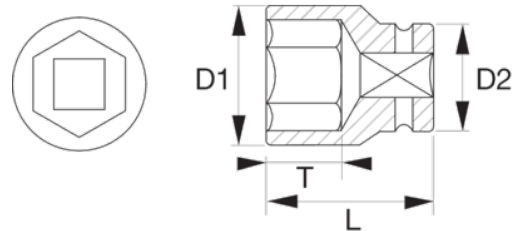

### 1/4" Square Drive Sockets with Metric Hex Profile and High Polished Finish

#### PRODUCT DETAILS

- Knurled shank for finger turning of free running fasteners
- Not suitable for machine operation or power tools
- Highly polished finish
- High-performance alloy steel
- Less wear of the fastener thanks to Dynamic-Drive™ profile
- Maximum load distribution and torque from the additional flank area
- Standards: ISO 2725/1174 and DIN 3124/3120
- SB: Retail pack on a plastic info card