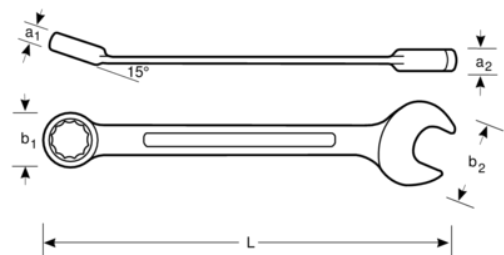

111M

Metric Flat Combination Wrenches with Chrome Finish

PRODUCT DETAILS

- Comfortable to use thanks to the patented U-shaped shank design
- Open end angle 15° with a slimmer head for improved accessibility
- Ring end angle 15° for knuckle clearance or better grip
- Larger and bi-directional size marking for easy identification
- SB: retail pack on a plastic info card
- 12-point Dynamic-Drive™ profile provides longer life for screws and nuts
- Chrome plated micro-matte finishing provides high quality surface
- High-performance alloy steel
- Optimised legibility and identification with high-contrast imprint
- Allows easy access to difficult places
- Standards: ISO 691, ISO 7738, ISO 3318, ISO 1711-1 and DIN 3113